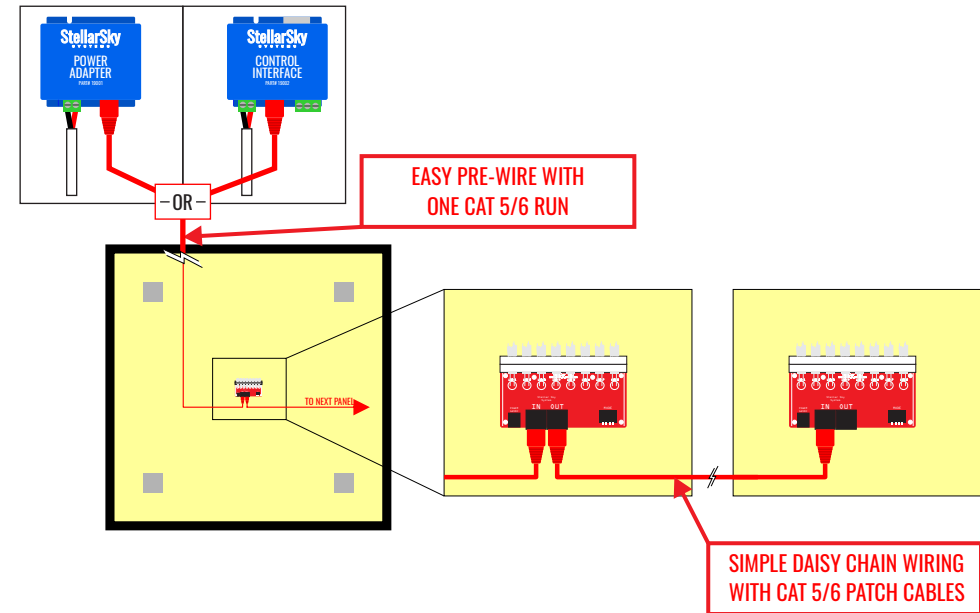

StellarSky Star Panels

TECHNICAL
SPECIFICATION

StellarSky
SYSTEMS

StellarSky Star Panels are functional acoustical panels with decorative fiber optic stars that simulate the night sky in any space. Our leading edge technology makes controlling your experience easy with a compatible app and integration with home automation systems. StellarSky Star Panels are ideal for commercial & residential installations. Popular applications include commercial and residential theaters, restaurants, night clubs, casinos, spas & salons, boardrooms, hospices & cancer centers, media/game rooms, children's rooms, bath areas, pool houses and outdoor covered living spaces.

Specifications

| | |
|-------------------------|--|
| Input Power, Connector | DC 12V @ 300mA, StellarSkySystem RJ45 or Barrel Jack |
| Operating Temp. | 0°C ~ 85°C |
| Operating Humidity | 5 ~ 65% RH |
| Communication Standard | StellarSkySystem, Control Interface required for RS232 |
| Output , Connector | StellarSkySystem w/ Power, RJ45 |
| Size | Standard Sizes listed, Custom Available |
| Stars (points of light) | 7-10 per sq. foot, Custom Available |